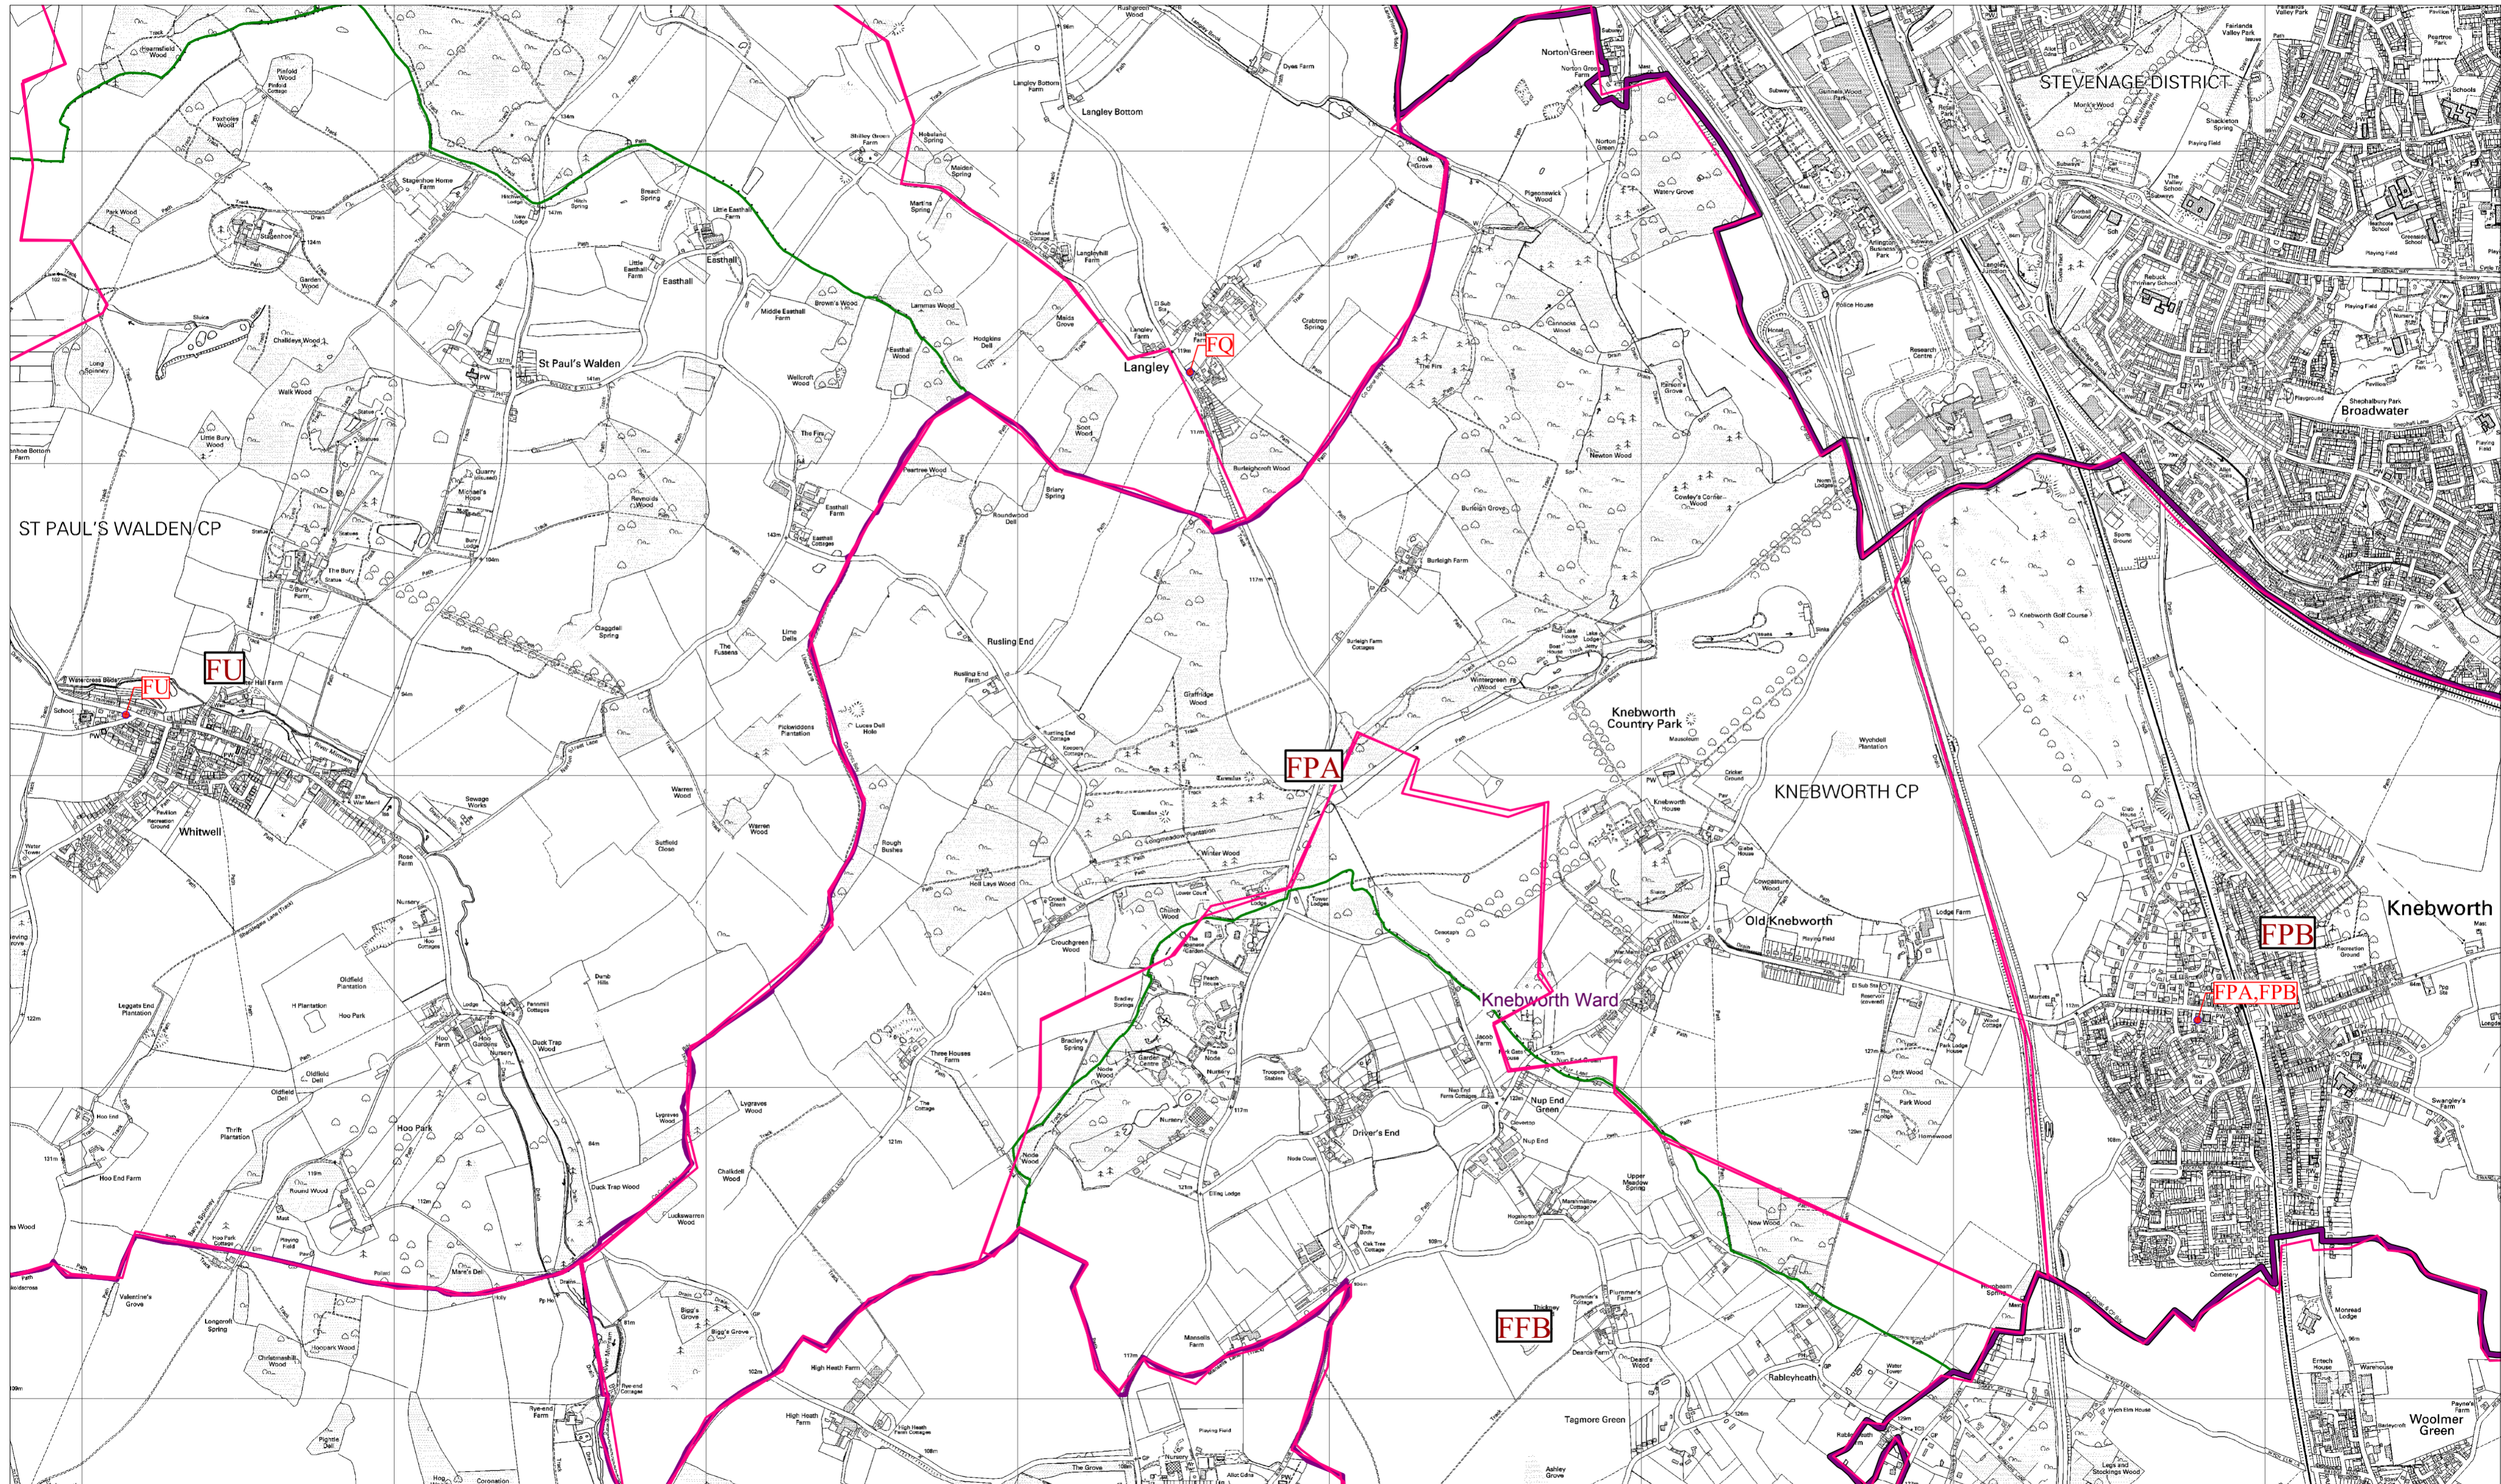

## Polling Area FPA - Knebworth Park

Scale: 1:?  
Date: 23:10:13